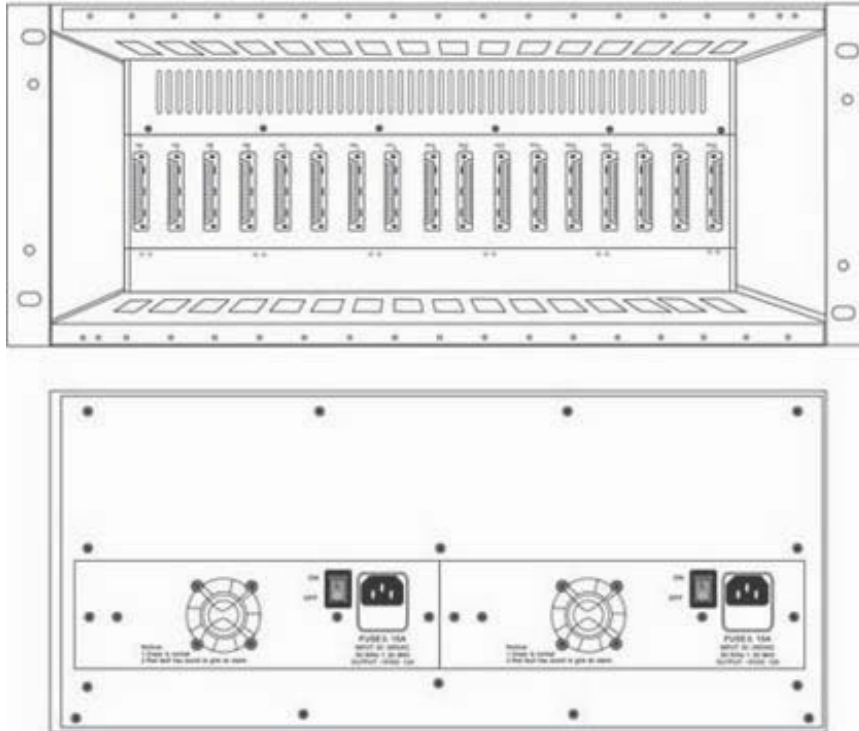

Mechanical Dimensions

Front & Back Pannel

Order Information

Model	Product description
AOR-4U16-2A	18 slots dual-power supply aluminum rack 19" 4U (for Card type), 220VAC
AOR-4U16-2D	18 slots dual-power supply aluminum rack 19" 4U (for Card type), -48VDC