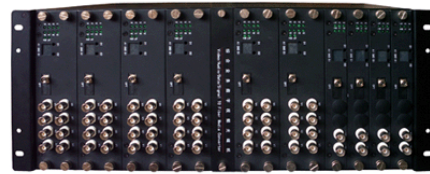

## AOR-4U16 4U 16 slots Video Optic Converter Rack

### Overview

The 4U rack can accommodate a combination of up to 16 pieces 1-4 channels video modules or 8 pieces 5-8 channels video modules. The chassis employs a 110/220 VAC Switch Mode Power Supply (SMPS) design, which reduces the possibility of a single module failure causing a shutdown or a major failure of other modules within the chassis. The high reliability and stability ensures that if one module shuts down, the operation of the other modules remains unimpaired.

Two air-cooling fans are installed inside to further strengthen the superior performance of the system and eliminate the necessity for periodic maintenance. Status information can be read through the LED indicators on the installed modules. All of the modules installed in the chassis are hotswappable, which makes it unnecessary to power-down the chassis when replacing modules.

### Features

- 19 inch **4U Rack Mount**
- Up to 16 slot for video converter card
- Switched-Mode Power Supply Design
- Built-in Dual Fan
- Modules are Hot-Swappable
- Managed module optional