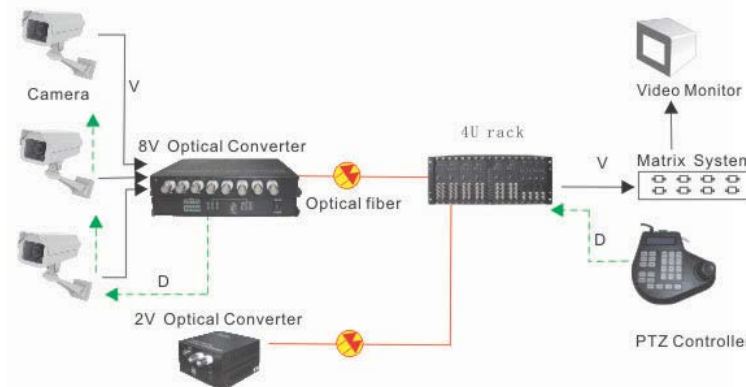

### Overview

The 4U rack can accommodate a combination of up to 16 pieces 1-4 channels video modules or 8 pieces 5-8 channels video modules. The chassis employs a 110/220 VAC Switch Mode Power Supply (SMPS) design, which reduces the possibility of a single module failure causing a shutdown or a major failure of other modules within the chassis. The high reliability and stability ensures that if one module shuts down, the operation of the other modules remains unimpaired.

Two air-cooling fans are installed inside to further strengthen the superior performance of the system and eliminate the necessity for periodic maintenance. Status information can be read through the LED indicators on the installed modules. All of the modules installed in the chassis are hotswappable, which makes it unnecessary to power-down the chassis when replacing modules.

### Features

- 19 inch **4U Rack Mount**
- Up to 16 slot for video converter card
- Switched-Mode Power Supply Design
- Built-in Dual Fan
- Modules are Hot-Swappable
- Managed module optional

### Technical Indexes

Parameter	Specifications
Available Module Slots	16
Video converters module adapted	1~8 video/Audio/Data/Ethernet/Contact closure/Telephone
Power in	AC 100 V~265 V / DC36~60V
Power out	DC5V30A
Dimensions	437*274*192mm; 19 inches 4U
<b>Environmental demand</b>	
Construction	Metal
MTBF	> 100,000 hours
Operating temperature	-30℃~+70℃
Storage environment	-40℃~+85℃
Relative humidity	0-95% ( no condensation)